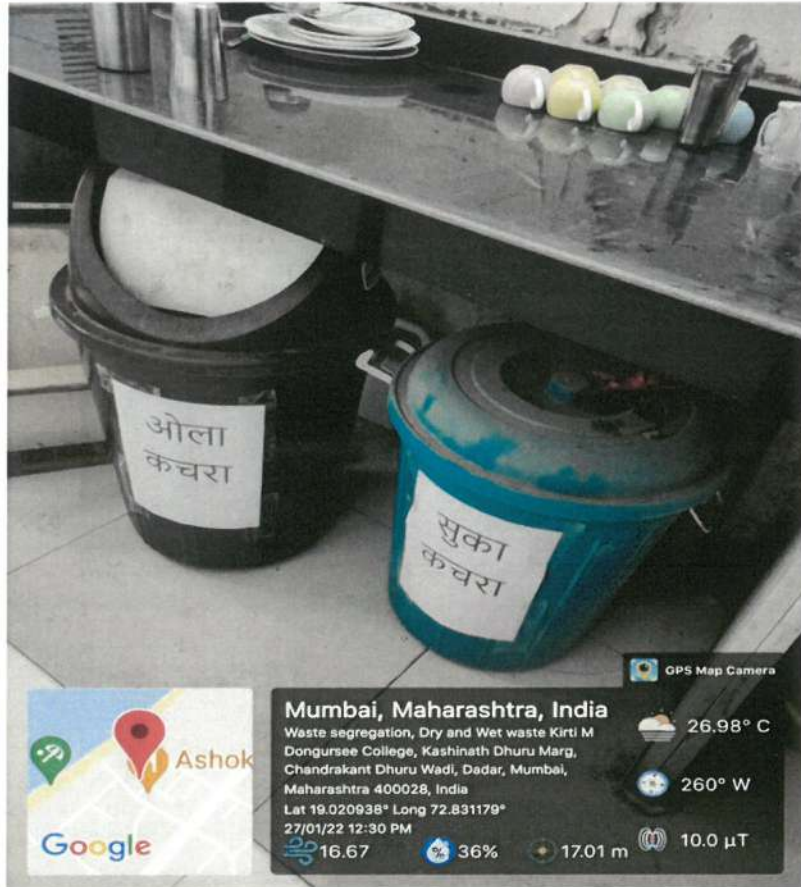

7.1.3 Solid waste management

Segregation of wet and dry waste

Principal,
D. E. SOCIETY'S
Kirti M. Doongursee College
of Arts, Science & Commerce
D. E. Society, Mumbai - 400 028.

[Signature]
Principal,
D. E. SOCIETY'S
 Kirti M. Dongursee College
 of Arts, Science & Commerce
 Dadar (W), Mumbai - 400 028.