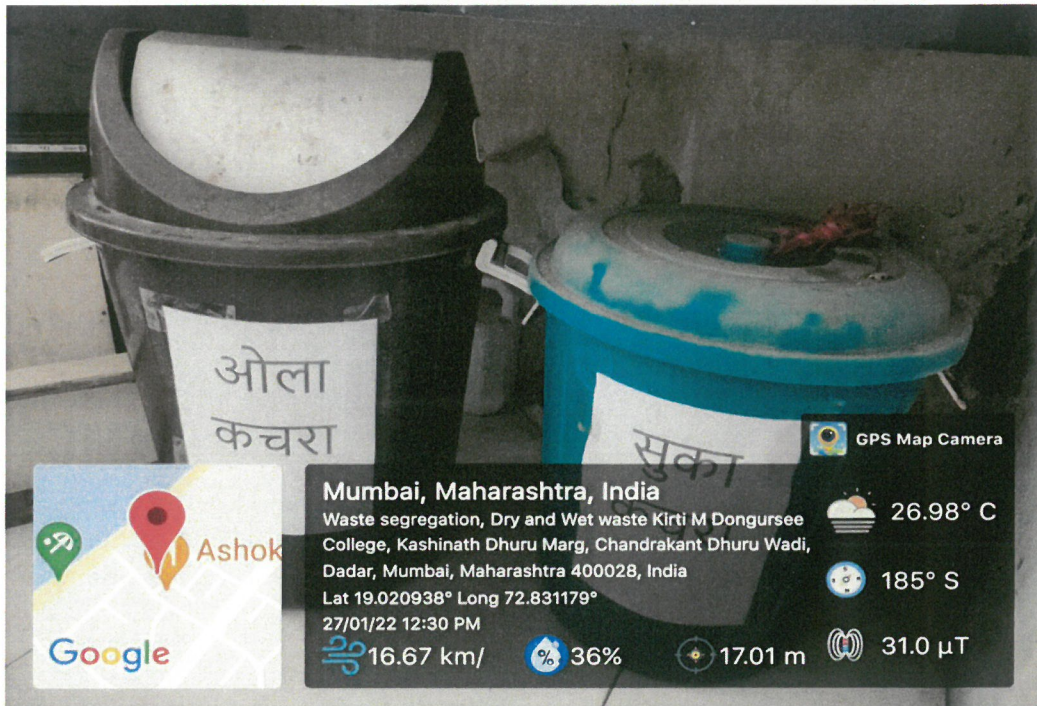

7.1.3 Solid waste management

Segregation of wet and dry waste

Principal,
D. E. SOCIETY'S
Kirti M. Doongursee College
of Arts, Science & Commerce
Dadar West, Mumbai - 400 028.

[Signature]
Principal,
D. E. SOCIETY'S
 Kirti M. Dongursee College
 of Arts, Science & Commerce
 Dadar (W), Mumbai - 400 028.